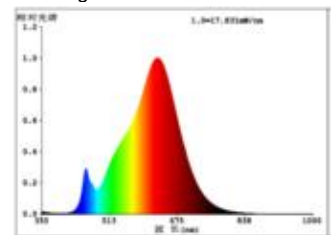

Datasheet 6138901

7W Globe 95mm Filament gold E27 720lm 2500K dim

Dimmable: yes

Our 7W globe lamp is the optimal replacement for traditional decorative lighting due to its classic look. It is equipped with the latest 5th generation filament technology and thus has a high dimmer compatibility. Its color rendering with an RA value of 90 makes everything shine with true colors. The bulb has a golden coating that colors the light in 2,500K and creates an atmospheric ambiance. The low power consumption of the filament is confirmed by the good energy efficiency class.

. If you would like to know with which dimmers this product is compatible, please follow the link to the test results from our own workshop.

Recommended dimmer: www.sigor.de/dimmerliste

720 lm	luminous flux [lm]
7,00 Watt	rated power
55 Watt	equivalent incandescent lighting
2500 K	colour temperature
Ra>90	colour rendering
<6 sdcn	colour consistency
300°	beam angle
E27	base
G95	outer bulb
gold	type of glass
140 mm	length
95 mm	diameter
IP20	type of protection
-20° - 40°C	temperature range in operation
0.7	power factor
230 V AC	voltage
50 Hz	operating frequency
43 mA	current
7 kWh/1000h	energy consumption
<0,5 s	warm-up time up to 60% of the full light output
<0,5 s	starting time
Ø 15.000 h	nominal life time
L70B50	rated life time L70/B50
20.000 on/off	switching cycles before premature failure
0.9	lumen maintenance factor at the end of the nominal life

Spectral power distribution
in the range 180 - 800 nm

SIGOR
6138901

A	
B	
C	
D	
E	
F	← F
G	

7
kWh/1000h

2019/2015

as of: 04.10.2021